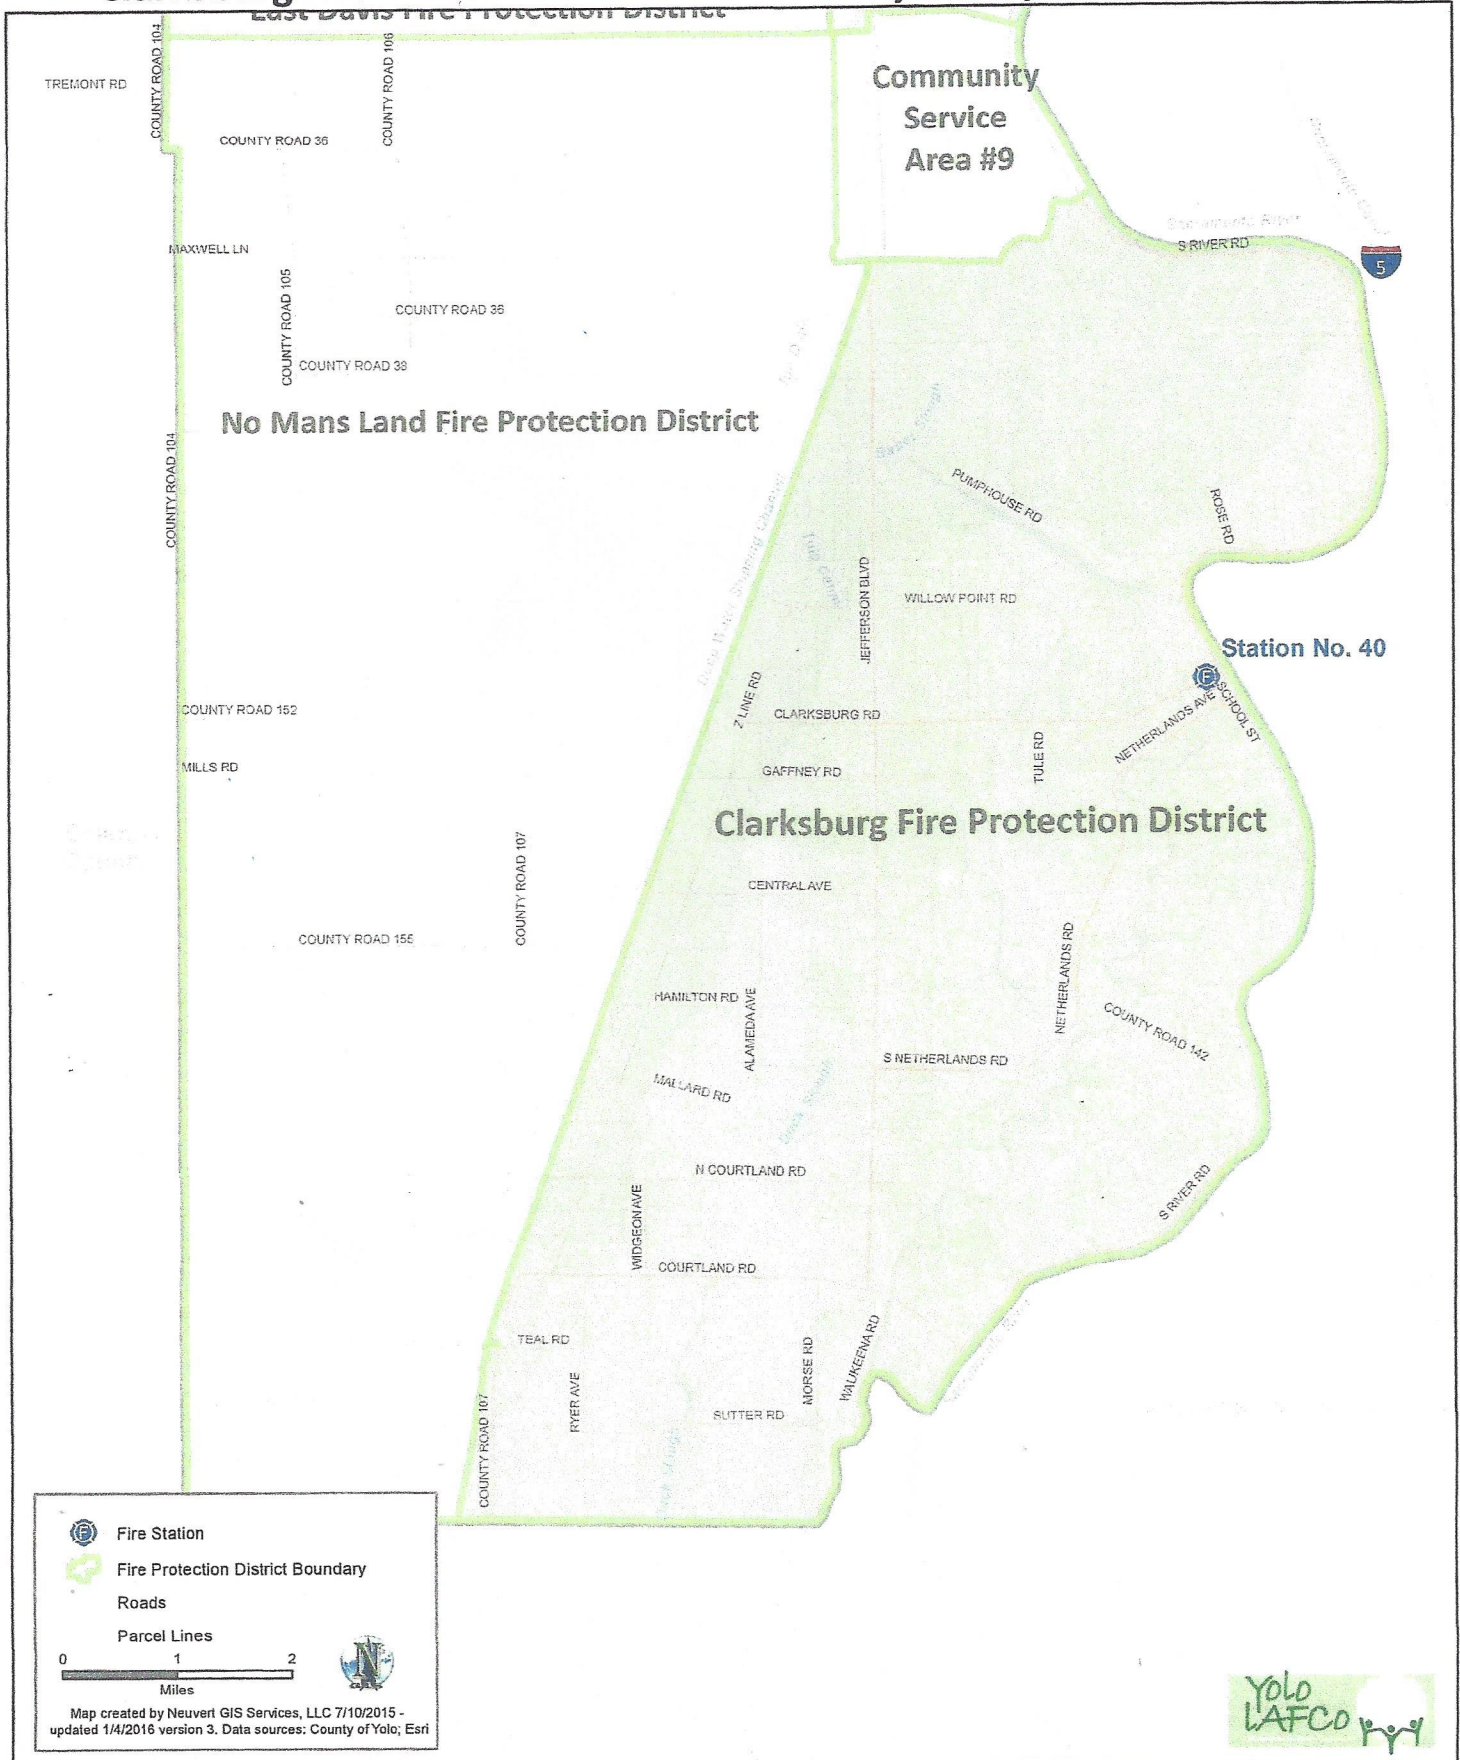

# Clarksburg Fire Protection District Boundary and Sphere of Influence\*

\* Note: Sphere of Influence is coterminous with boundary.

Adopted by Yolo LAFCo